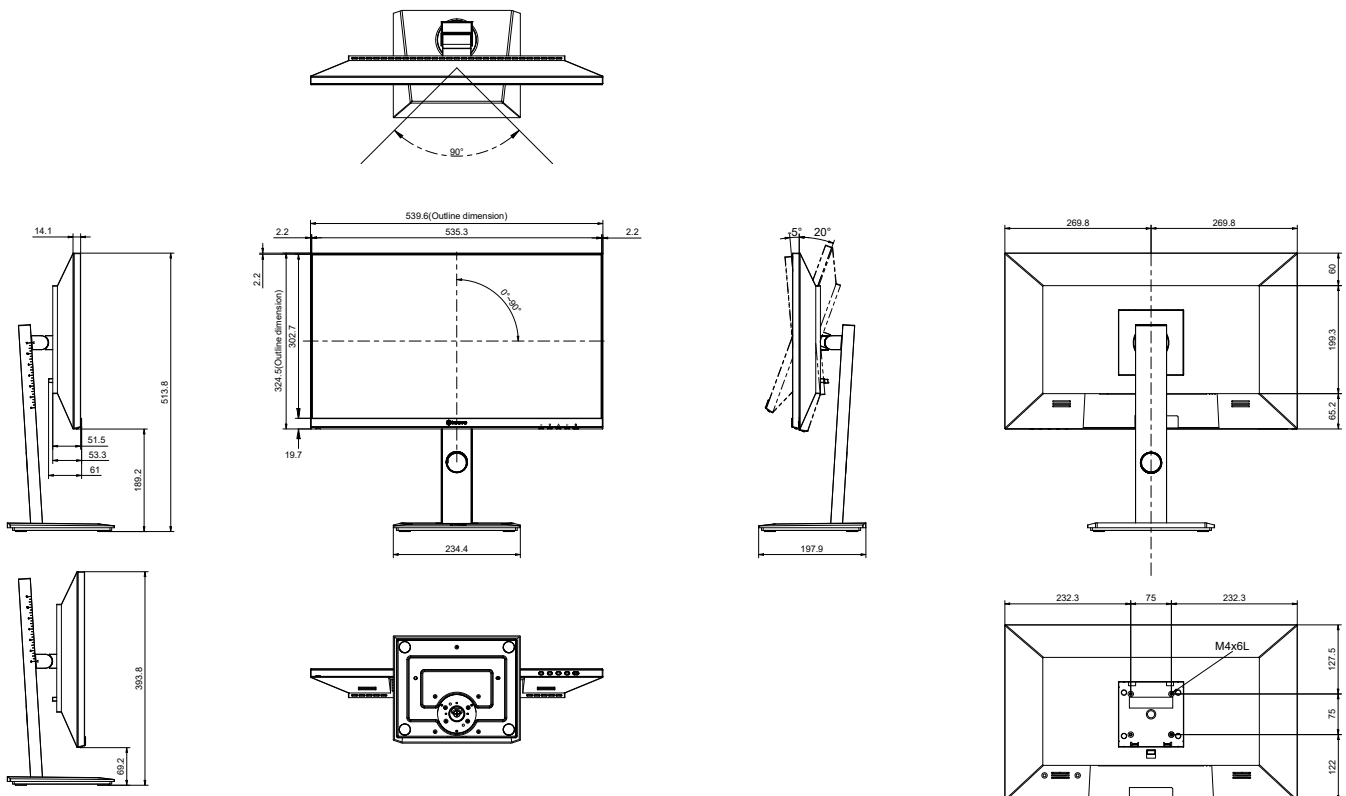

TECHNICAL DRAWING