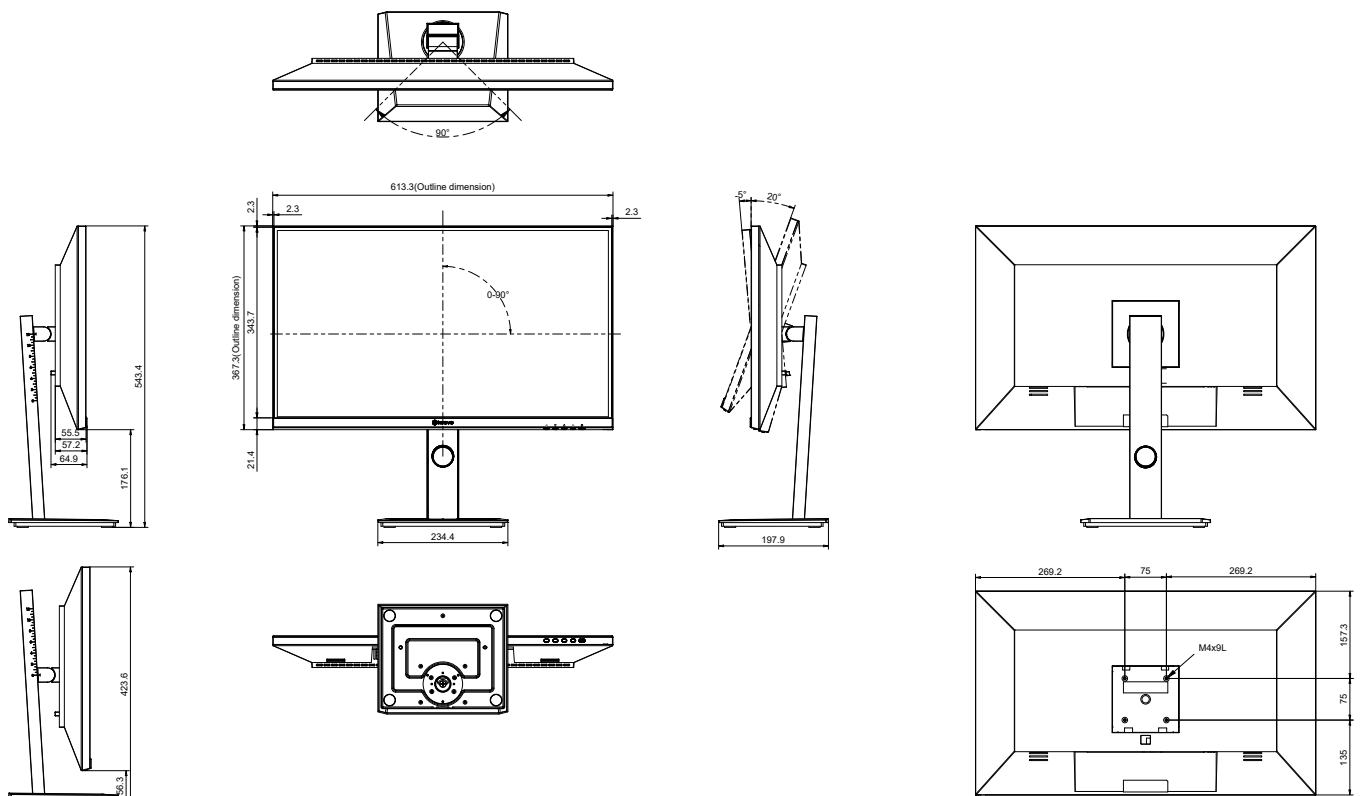

DW2701 27-INCH 1440P USB-C MONITOR WITH ERGONOMIC STAND

FEATURES

- WQHD 1440p Resolution with 16:9 aspect ratio
- USB Type C one-cable connectivity provides up to 65W charging power, video, audio and data transmission
- Full function ergonomic stand, including -5° ~ 20° tilt, 45° swivel, 90° pivot and 120mm height adjustment
- IPS-panel ensures the images to be clear in every viewing angle
- 124% NTSC, 113% DCI-P3, 140% sRGB, and 123% AdobeRGB color range
- PiP/PbP multiple windows from different input sources
- Eye Care: Flicker-free and Blue Light Filter technology reduces eye discomfort
- HDMI, DisplayPort and dual 2W speakers for multimedia content
- Compatible with 75 x 75mm VESA mounting standard

The DW2701 27-Inch USB-C monitor is designed to provide a productive workspace for multitasking on a single screen at the office and home. With a one-cable solution, it is easy to connect the laptop or tablet while charging the device, allowing you to start working quickly. In addition, the monitor features 2560 x 1440 resolution, wide viewing angle and richer color performance, delivering crisp and accurate image performance in detail. Its full-function ergonomic stand allows you to build a productive and comfortable working environment for document editing, web design, artwork creation and video production.

TECHNICAL DRAWING

SPECIFICATIONS

Panel

Panel Type	LED-Backlit TFT LCD (IPS Technology)
Panel Size	27"
Max. Resolution	WQHD 2560 x 1440
Pixel Pitch	0.233 mm
Brightness	350 cd/m ²
Contrast Ratio	1000000:1(DCR)
Viewing Angle (H/V)	178°/178°
Display Colour	16.7M
Colour Gamut	sRGB 140% , NTSC 124% , DCI-P3 113% , Adobe RGB 123%
Response Time	5 ms
Surface Treatment	Anti-Glare Treatment (Haze 25%), 3H Hard Coating

Dimensions

Product with Base (W x H x D)	613.3 x 543.4 x 197.9 mm (24.2" x 21.4" x 7.8")
Product w/o Base (W x H x D)	613.3 x 367.3 x 57.2 mm (24.2" x 14.5" x 2.3")
Packaging (W x H x D)	920.0 x 457.0 x 168.0 mm (36.2" x 18.0" x 6.6")