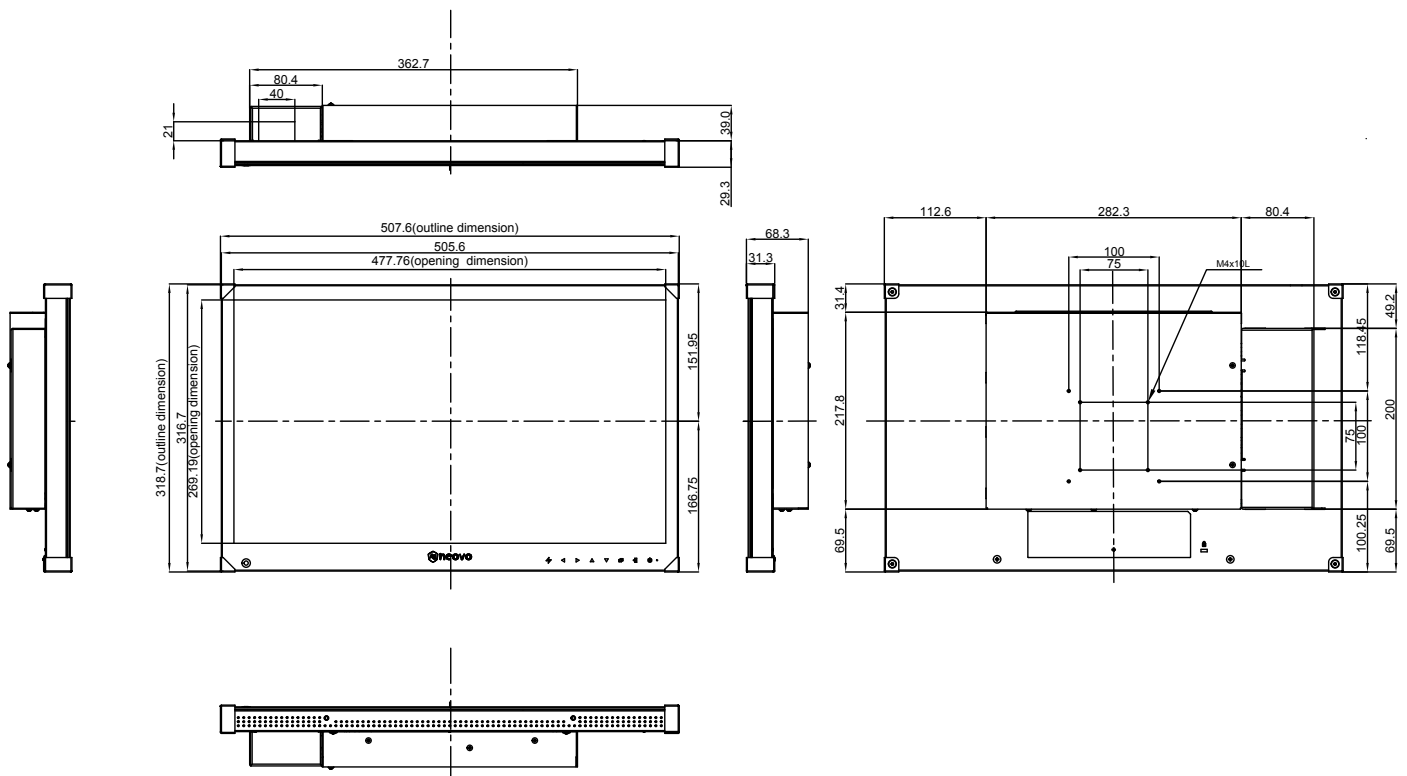

Dimensions (Unit: mm)

Specifications

TBX-2201

Panel

Panel Type	LED-Backlit TFT LCD (VA Technology)
Panel Size	21.5"
Max. Resolution	FHD 1920 x 1080
Pixel Pitch	0.248 mm
Brightness	250 cd/m ²
Contrast Ratio	20,000,000:1 (DGR)
Viewing Angle (H/V)	178°/178°
Display Colour	16.7M
Response Time	5ms
Surface Treatment	High resolution adaptable AG, 3H hard coating, Haze 25%

Mounting

VESA FPMPMI	Yes (100 x 100 mm & 75 x 75 mm)
-------------	---------------------------------

Security

Kensington Security Slot	Yes
--------------------------	-----

Dimensions

Product w/o Base (W x H x D)	507.6 x 318.7 x 68.3 mm (20.0" x 12.6" x 2.7")
Packaging (W x H x D)	613.0 x 488.0 x 213.0 mm (24.1" x 19.2" x 8.4")