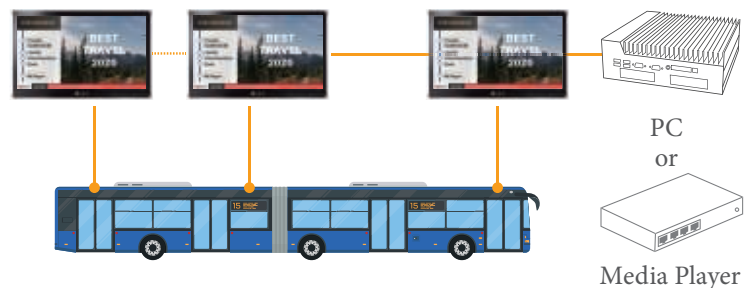

TBX-Series LCD Monitor 22"

The Onboard Display Choice for Passenger Information Systems

The onboard displays for passenger information systems are specifically designed for delivering real-time route information, traffic messages, advertisements, emergency information, travel guides, and video surveillance live feeds for in-vehicle signage and security solutions on moving vehicles such as buses and coaches. The TBX-Series passenger information displays have E-Mark (E-13) certification and offer several improvements to current in-vehicle passenger information systems. Wide range power supply protects displays from damage in case of voltage fluctuation. Metal casing and NeoV™ Optical Hard Glass screen bolster anti-vandal capabilities. Thanks to NeoTransPro™ Installation Suite, users can easily install and control multiple displays without additional in-vehicle certified devices. TBX-Series displays are designed to provide a passenger information display solution with quality and efficiency for in-vehicle signage and security systems.

Vandal-Proof Onboard Displays

The TBX-Series passenger information displays are certified with E-13, offering a reliable and safe digital signage solution for vehicles. Metal casing and IK07 rated NeoV™ Optical Hard Glass with high impact resistance protect displays from vandalism and damage. Industrial-grade wide-range power supply unit, for 8-36 V, provides the TBX-Series protection against power fluctuation and ensures usability as well as safe operation on moving vehicles.

Light Environment

Dark Environment

Easily Readable While Moving

The TBX-Series passenger information displays with adaptive visibility are able to detect the ambient light levels and adjusts the display brightness, ensures readability and optimized energy efficiency. This enables the displays to remain easily viewable on sunny days or in the environment with lower light conditions. Passengers can comfortably and clearly view content while traveling onboard.