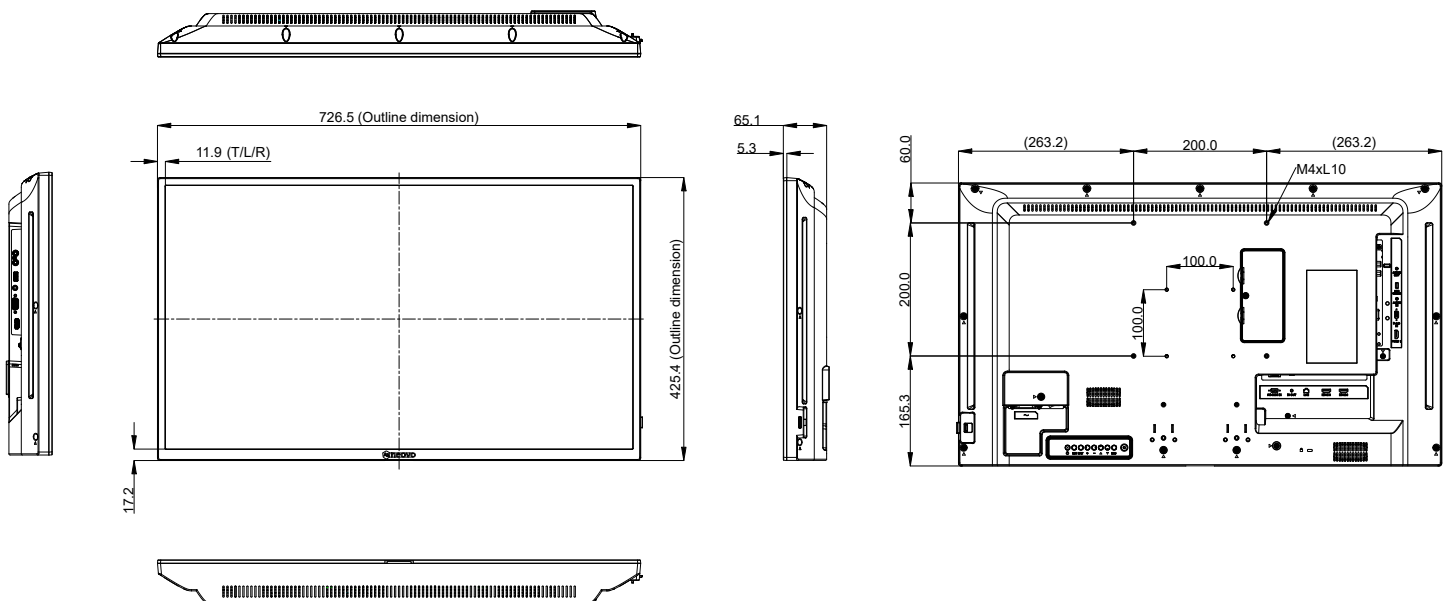

PM-3202 32-INCH 1080P SLIM BEZEL DIGITAL SIGNAGE DISPLAY

FEATURES

- Full HD 1920 x 1080 resolution
- 350 nits brightness for indoor public use
- Anti-Burn-in™ technology prevents image ghosting
- Built-in USB media playback signage content delivery
- Versatile connectivity: HDMI x 3, VGA
- Alink™ function for synchronised powering on/off via HDMI
- Extensive display control: RS232, LAN and PID Command & Ctrl software
- Black-level adjustment for presenting more details in dark images
- Selectable gamma curves optimise different kinds of images
- Ideal for 16/7 commercial operation
- HeatControl Sensors automatically reduce the screen brightness when temperature rises

The new PM-3202 32-inch slim bezel digital signage display is given the easy-to-use content scheduler with USB playback, 1920x1080 Full HD resolution with an Anti-Burn-in™ Technology, 350 nits brightness, and 16/7 operation. The PM-3202 is ideal for digital signage applications in any commercial setting, including restaurants, retail stores, medical offices, corporate meeting areas or hotels.

TECHNICAL DRAWING

SPECIFICATIONS

Panel

Panel Type	LED-Backlit TFT LCD (VA Technology)
Panel Size	31.5"
Max. Resolution	FHD 1920 x 1080
Pixel Pitch	0.364 mm
Brightness	350 cd/m ²
Contrast Ratio	4000:1
Viewing Angle (H/V)	178°/178°
Display Colour	16.7M
Response Time	5 ms
Surface Treatment	Anti-Glare Treatment (Haze 2%), 3H

Security

Kensington Security Slot	Yes
--------------------------	-----

Dimensions

Product w/o Base (W x H x D)	726.5 x 425.4 x 65.1 mm (28.6" x 16.8" x 2.6")
Packaging (W x H x D)	818.0 x 547.0 x 139.0 mm (32.2 x 21.5" x 5.5")