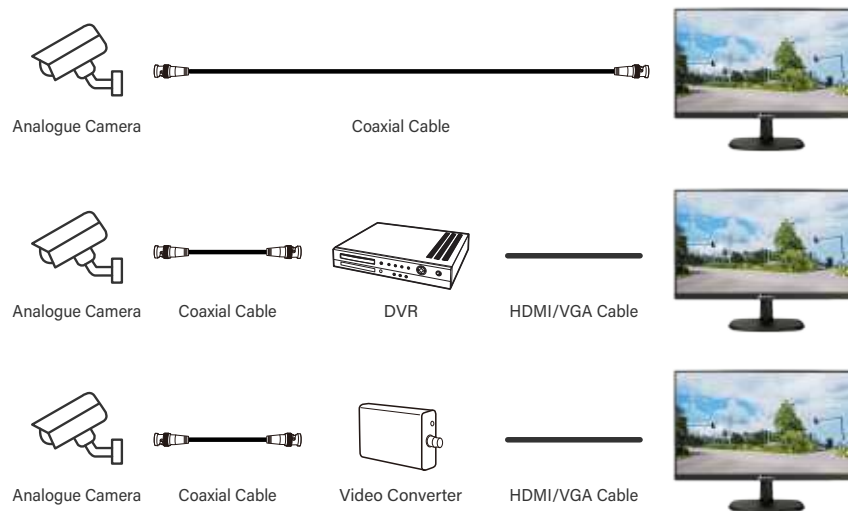

Versatile Connectivity with BNC and HDMI Inputs

The SC-2402 supports both analog and digital video inputs. Easily connect to various video surveillance equipment with HDMI, VGA and BNC in/out ports. BNC port allows connecting CCTV cameras directly to the monitor. With this bezel less security monitor, there is no need for a DVR/converter to get straight to instant monitoring.

CCTV System with SC-Series BNC Monitors

Features

- Anti-Burn-in™ technology prevents image ghosting
- 3-sided narrow bezel design for seamless multi-display setups
- Image Enhancer: 3D Comb Filter / Deinterlace / Noise Reduction
- Versatile connectivity: HDMI, VGA, Composite (BNC)
- BNC passive loop-through output port
- Flicker-free display technology reduces eye discomfort
- Black-level adjustment for presenting more details in dark images
- Selectable gamma curves optimise different kinds of images
- CCTV picture mode for maximum image detail and clarity in low light footage
- Colour engine enhance for colour saturation
- Optional blue or black screen when no input signal is detected
- Designed and developed for continuous 24/7 operation