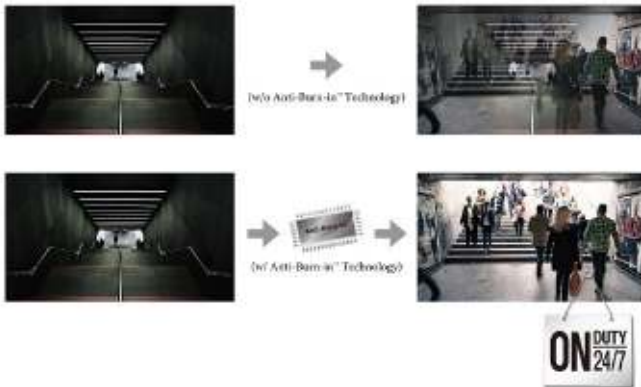

Multiple Monitor Setups Made Easy

With VESA 100 x 100mm, the SC-2402 is compatible with AG Neovo's mounting portfolio of desk and wall mounts. Whether you're looking for a dual, quad, or more monitor set-up, AG Neovo is a one-stop-shop for creating ergonomic workstations in a control room.