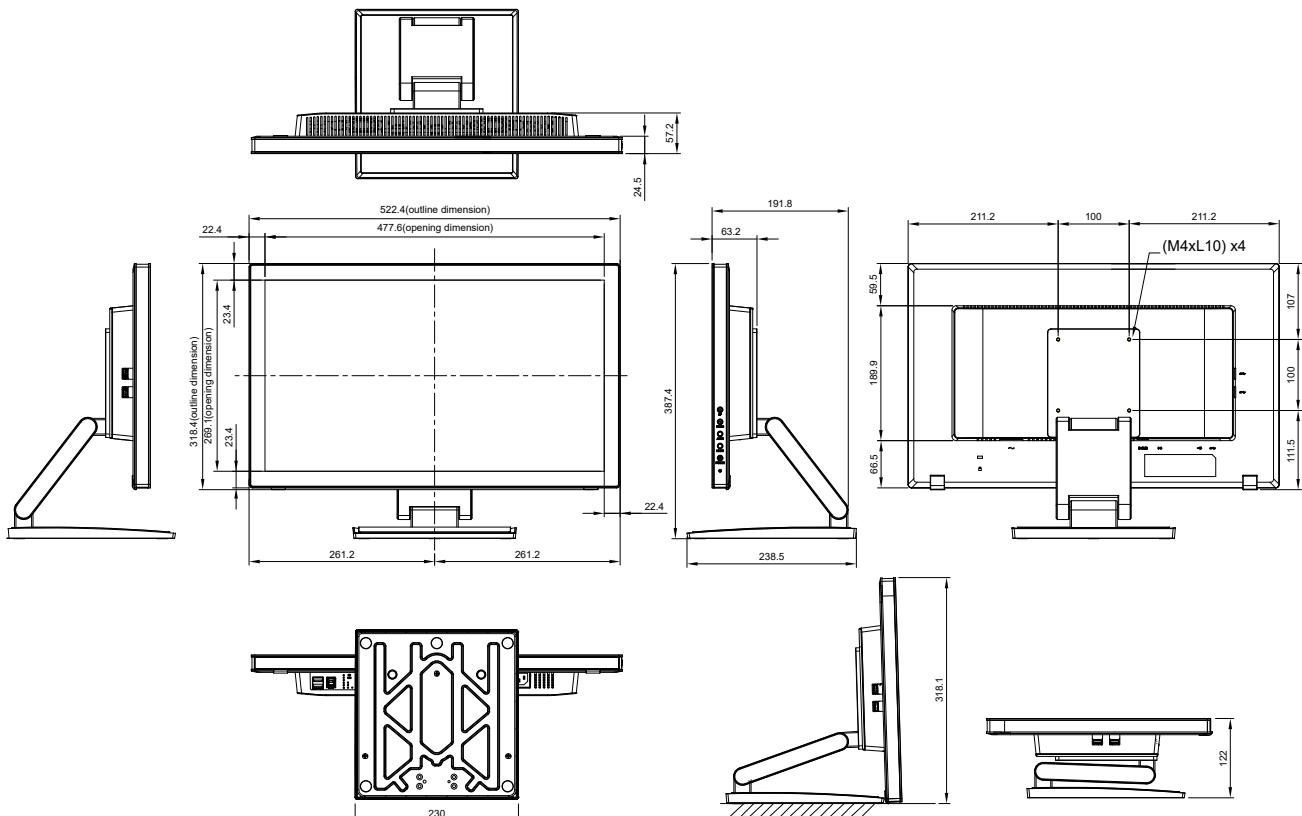

TM-22 TOUCH SCREEN MONITOR

FEATURES

- Full HD 1920 x 1080 resolution
- DisplayPort, HDMI, VGA and dual 2W speakers
- Flush touch screen makes surface neat and clean
- Incorporates projected capacitive touch technology
- 10-point simultaneous multi-touch capability
- Windows 10 ready - plug and play support for Windows 7/8/10
- Built-in USB 3.0 Port for easy connection with storage devices
- Flicker-free display technology reduces eye discomfort
- Kensington security slot
- Dual hinged stand optimises the viewing range for maximum ergonomic comfort
- Tilt capacity from -5° to 90°

Utilizing projected capacitive (PCAP) 10 point multi-touch technology, the TM-22 22-inch touch screen monitor delivers a smooth and precise touch response. Compatibility with Windows® 7, 8 & 10 touch functions and versatile connectivity makes connecting with media sources and peripheral devices easy. The TM-22 ergonomic monitor stand with tilt flexibility ranging from -5 to 90 degrees guarantees user comfort, making it an ideal choice for public access, like information kiosks and self-check-in kiosks.

TECHNICAL DRAWING

SPECIFICATIONS

Panel

Panel Type	LED-Backlit TFT LCD (TN Technology)
Panel Size	21.5"
Max. Resolution	FHD 1920 x 1080
Pixel Pitch	0.248 mm
Brightness	250 cd/m ²
Contrast Ratio	20,000,000:1 (DCR)
Viewing Angle (H/V)	170°/160°
Display Colour	16.7M
Response Time	3 ms

Stand

Tilt	-5° to 90°
Height Adjustment	122.0-387.4 mm

Security

Kensington Security Slot	Yes
--------------------------	-----

Dimensions

Product with Base (W x H x D)	522.4 x 387.4 x 238.5 mm (20.6" x 15.3" x 9.4")
Product w/o Base (W x H x D)	522.4 x 318.4 x 57.2 mm (20.6" x 12.5" x 2.3")
Packaging (W x H x D)	586.0 x 422.0 x 186.0 mm (23.1" x 16.6" x 7.3")