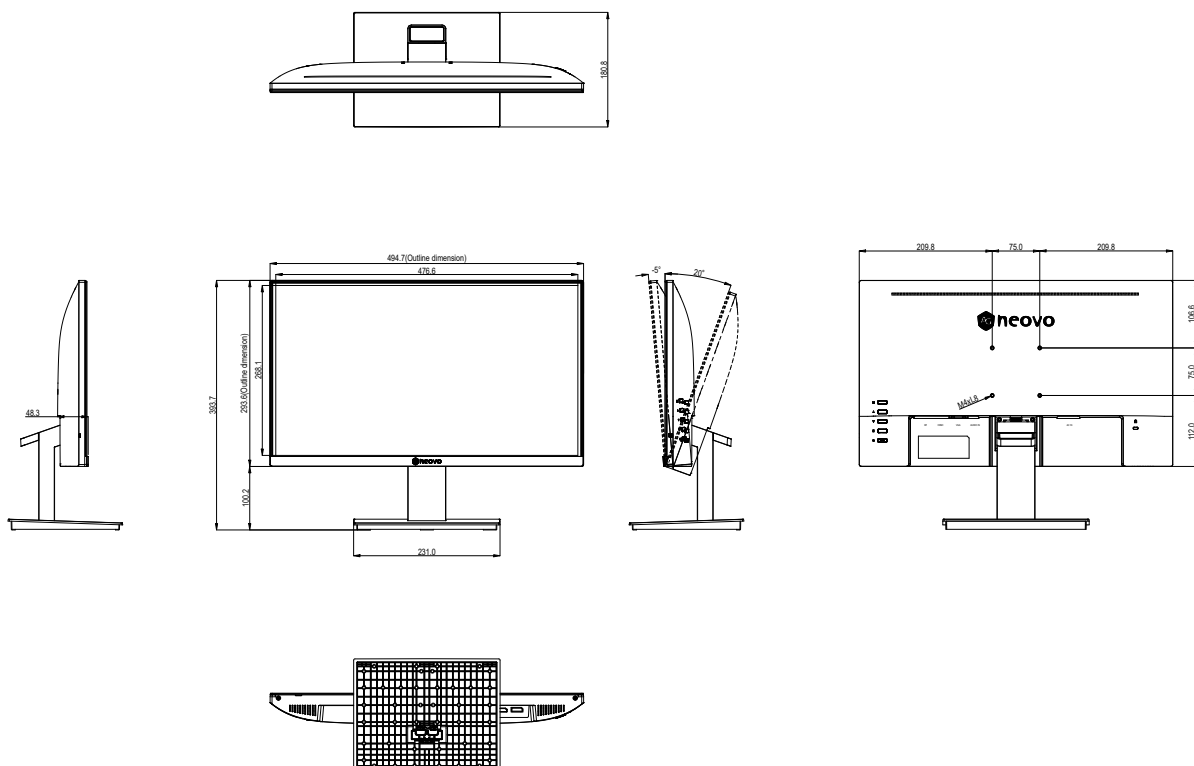

LA-2202 FULL HD DESKTOP MONITOR

FEATURES

- LED-backlit technology with 1920x1080 resolution
- Excellent clarity with the 20,000,000:1 dynamic contrast ratio and well colour performance
- 3-sided bezel less design for seamless multi-display setups
- Wide Viewing Angle ensures the images being clear in every viewing angle
- Flicker-free backlight and blue light filter for eye comfort
- Versatile connectivity: DisplayPort, HDMI, VGA
- Built-in 1W speakers
- VESA mounting for flexible installation
- Cable management feature keeps workspaces neat and free of cable clutter

The LA-2202 is a 22-inch monitor featuring Full HD 1080p resolution, flicker-free technology and a blue-light filter that can meet eye comfort and daily use requirements. Featuring a 178/178 degrees wide viewing angle, a 20,000,000:1 dynamic contrast ratio and multiple connectivity options —DisplayPort, HDMI, and VGA — this desktop monitor with frameless design brings users visual enjoyment both at the workplace and in the home.

TECHNICAL DRAWING

SPECIFICATIONS

Panel

Panel Type	LED-Backlit TFT LCD (VA Technology)
Panel Size	21.5"
Max. Resolution	FHD 1920 x 1080
Pixel Pitch	0.248 mm
Brightness	250 cd/m ²
Contrast Ratio	20,000,000 :1 (DCR)
Viewing Angle (H/V)	178°/178°
Display Colour	16.7M
Response Time	5 ms

Stand

Tilt	-5° to 20°
------	------------

Security

Kensington Security Slot	Yes
--------------------------	-----

Dimensions

Product with Base (W x H x D)	494.7 x 393.7 x 180.8 mm (19.5" x 15.5" x 7.1")
Product w/o Base (W x H x D)	494.7 x 293.6 x 48.3 mm (19.5" x 11.6" x 1.9")
Packaging (W x H x D)	558.0 x 379.0 x 122.0 mm (22.0" x 14.9" x 4.8")