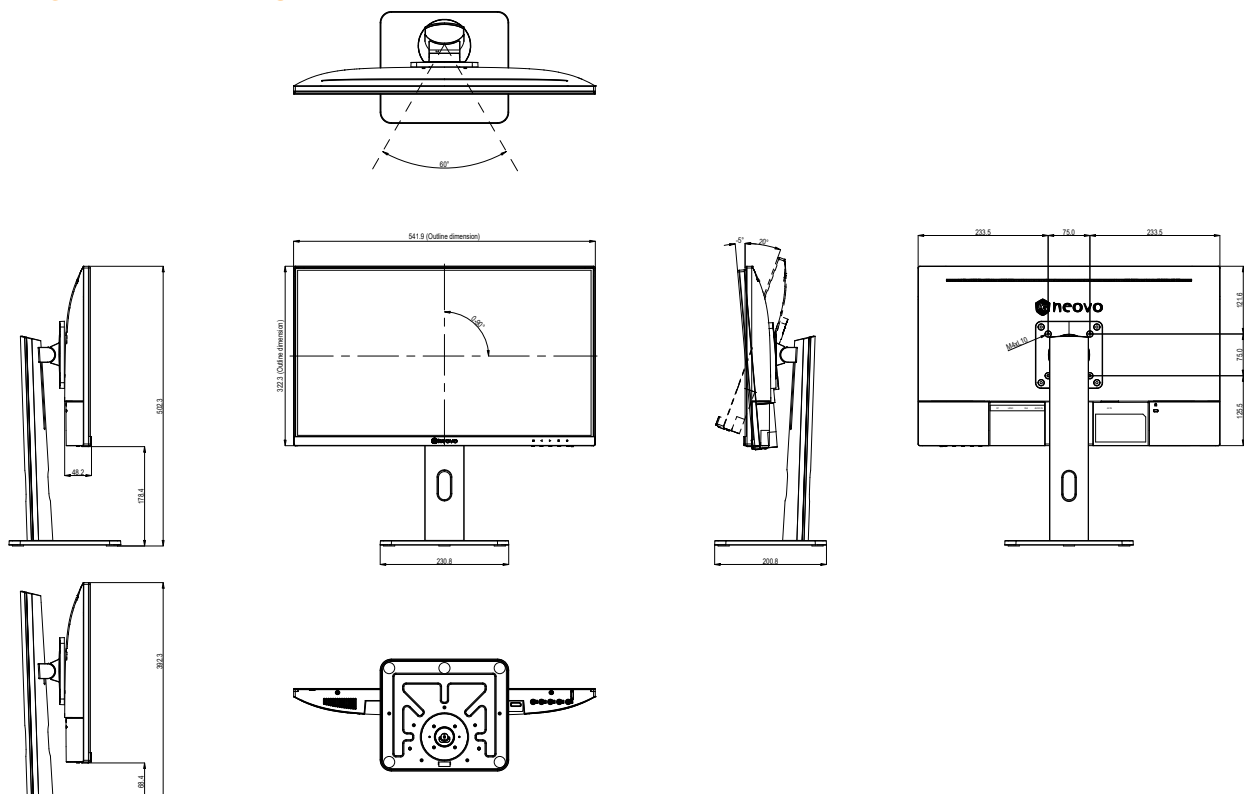

LH-2403 24-INCH 1080P ERGONOMIC LCD DESKTOP MONITOR

FEATURES

- LED-backlit technology with 1920x1080 resolution
- Full ergonomic stand: including tilt, swivel, pivot and height adjustment
- 3-sided bezel less design for seamless multi-display setups
- Wide Viewing Angle ensures the images being clear in every viewing angle
- Flicker-free backlight and blue light reducer for eye comfort
- Versatile connectivity: DisplayPort, HDMI, VGA
- Built-in 1W speakers
- VESA mounting for flexible installation

The LH-2403 is a 24" Full HD ergonomic monitor with eye care features for desktop daily use at the office and home. It supports tilting the screen from -5 to 20 degrees, or ± 30 degrees swivel the monitor; adjusting the height up to 110mm to reach the eye level or shifting to either portrait or landscape mode. In addition, its flicker-free technology and a blue light filter can ensure a comfortable viewing experience by reducing eyestrain after long periods of use.

TECHNICAL DRAWING

SPECIFICATIONS

Panel

Panel Type	LED-Backlit TFT LCD (IPS Technology)
Panel Size	23.8"
Max. Resolution	FHD 1920 x 1080
Pixel Pitch	0.275 mm
Brightness	250 cd/m ²
Contrast Ratio	20,000,000 (DCR)
Viewing Angle (H/V)	178°/178°
Display Colour	16.7M
Response Time	5 ms

Stand

Tilt	-5° to 20°
Pivot	0° to 90°
Swivel	± 30°
Height Adjustment	0-110 mm

Security

Kensington Security Slot	Yes
--------------------------	-----

Dimensions

Product with Base (W x H x D)	541.9 x 502.3 x 200.8 mm (21.3" x 19.8" x 7.9")
Product w/o Base (W x H x D)	541.9 x 322.3 x 48.2 mm (21.3" x 12.7" x 1.9")
Packaging (W x H x D)	651.0 x 470.0 x 168.0 mm (25.6" x 18.5" x 6.6")