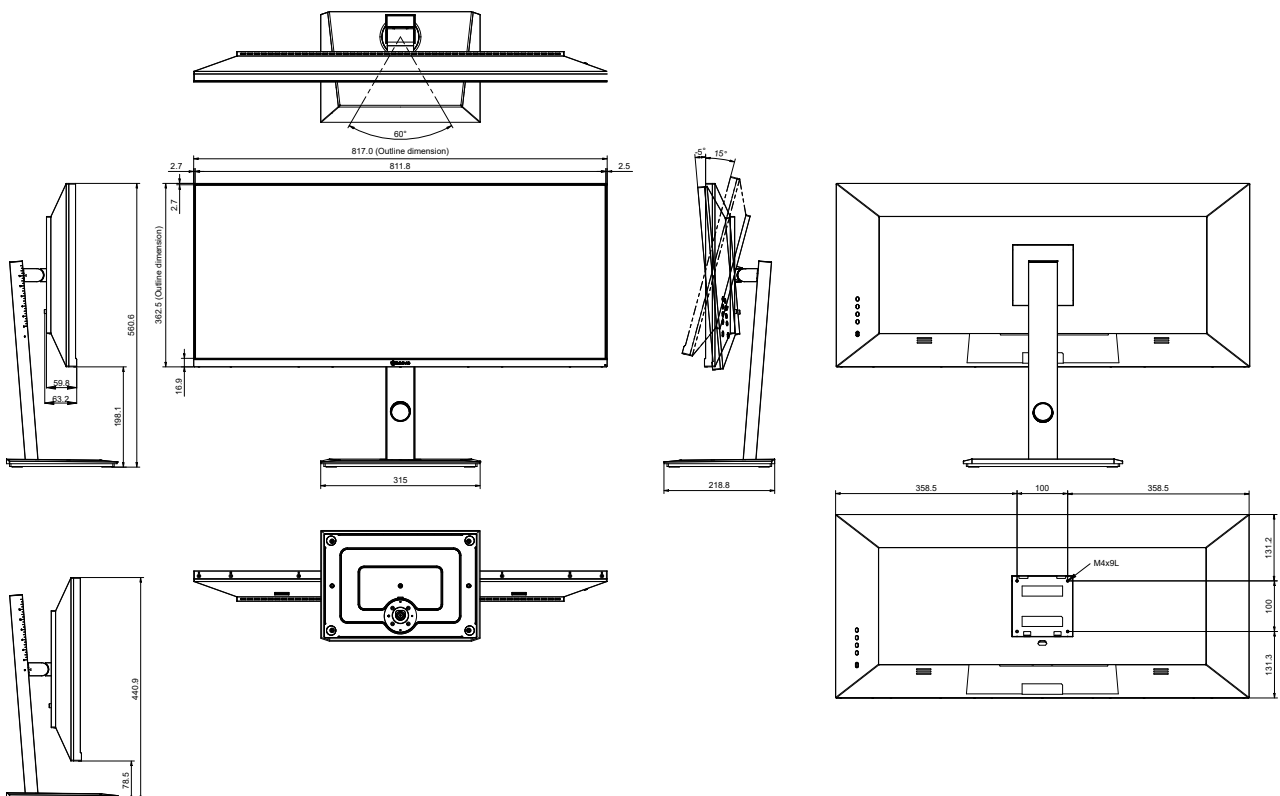

DW3401 34-INCH ULTRAWIDE 1440P USB-C MONITOR WITH ERGONOMIC STAND

FEATURES

- UWQHD 3440 x 1440 Resolution with 21:9 aspect ratio
- USB Type C one-cable connectivity provides up to 65W charging power, video, audio and data transmission
- Full function ergonomic stand, including -5° ~ 15° tilt, 30° swivel and 120mm height adjustment
- IPS-panel ensures the images to be clear in every viewing angle
- 110% NTSC, 100% DCI-P3, 130% sRGB, and 110% AdobeRGB color range
- HDR400 Ready
- PiP/PbP multiple windows from different input sources
- Eye Care: Flicker-free and Blue Light Filter technology reduces eye discomfort
- Dual HDMI, DisplayPort and speakers for multimedia content
- Compatible with 100 x 100mm VESA mounting standard

TECHNICAL DRAWING

SPECIFICATIONS

Panel

Panel Type	LED-Backlit TFT LCD (IPS Technology)
Panel Size	34"
Max. Resolution	UWQHD 3440 x 1440
Pixel Pitch	0.233 mm
Brightness	350 cd/m ²
Contrast Ratio	1000000:1(DCR)
Viewing Angle (H/V)	178°/178°
Display Colour	16.7M
Colour Gamut	sRGB 130% , NTSC 110% , DCI-P3 100% , Adobe RGB 110%
Response Time	5 ms
Surface Treatment	Anti-Glare Treatment (Haze 25%), 3H Hard Coating

Dimensions

Product with Base (W x H x D)	817.0 x 560.6 x 218.8 mm (32.2" x 22.1" x 8.6")
Product w/o Base (W x H x D)	817.0 x 362.5 x 59.8 mm (32.2" x 14.3" x 2.4")
Packaging (W x H x D)	960.0 x 505.0 x 218.0 mm (37.8" x 19.9" x 8.6")