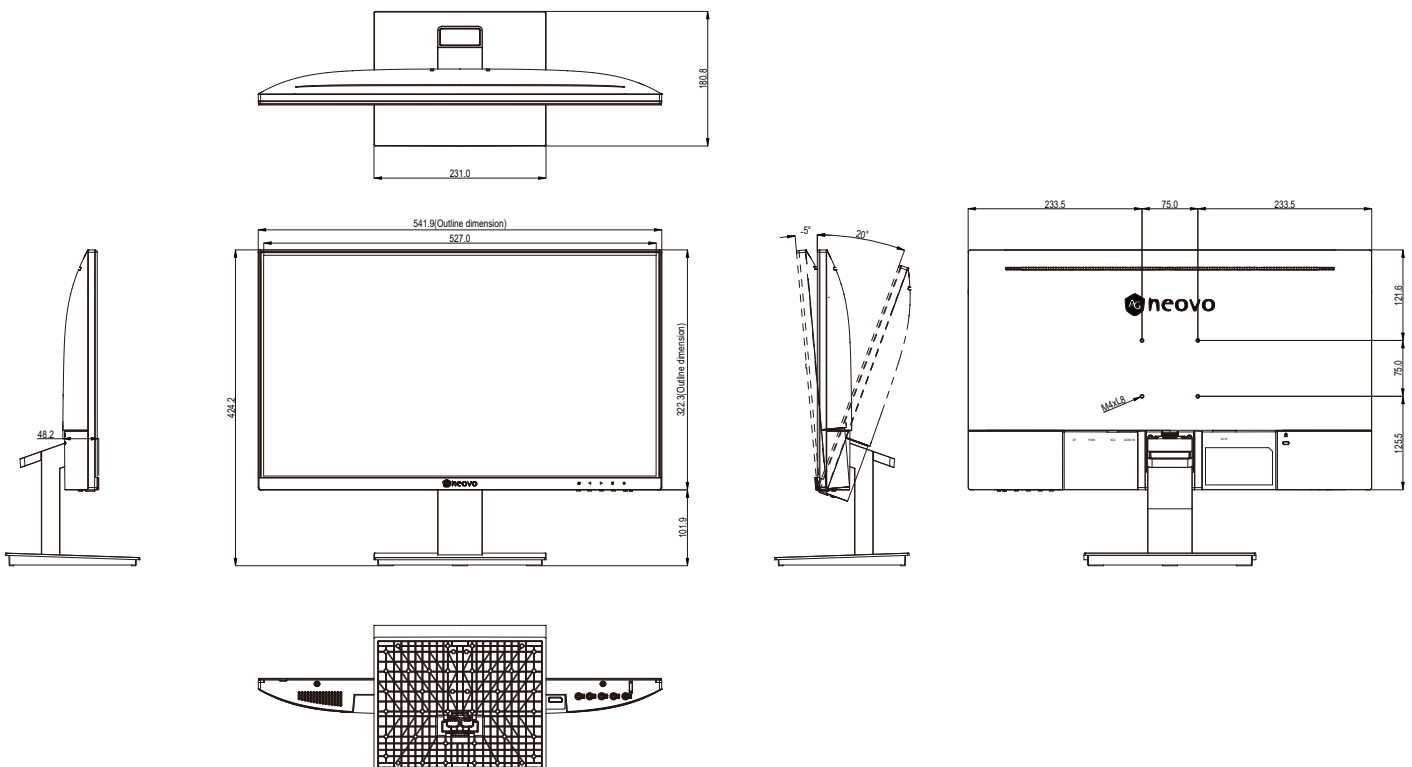

TECHNICAL DRAWING

SPECIFICATIONS

Panel	
Panel Type	LED-Backlit TFT LCD (IPS Technology)
Panel Size	23.8"
Max. Resolution	FHD 1920 x 1080
Pixel Pitch	0.275 mm
Brightness	250 cd/m ²
Contrast Ratio	20,000,000:1 (DCR)
Viewing Angle (H/V)	178°/178°
Display Colour	16.7M
Response Time	5 ms
Frequency	
Frequency (H)	30 kHz-113 kHz
Frequency (V)	48 Hz-100 Hz
Signal Input	
DisplayPort	x 1
HDMI	1.4 x 1
VGA	15-Pin D-Sub x 1
Audio	
Audio In	Stereo Audio Jack (3.5 mm)
Internal Speakers	1 W x 2
Power	
Power Requirements	AC 100-240V, 50/60 Hz
On Mode	14W (On)
Standby Mode	< 0.5W
Off Mode	< 0.3W
Power Supply	Internal
Operating Conditions	
Temperature	0°C-40°C (32°F-104°F)
Humidity	20%-85% (non-condensing)
Storage Conditions	
Temperature	-20°C-60°C (-4°F-140°F)
Humidity	5%-95% (non-condensing)
Mounting	
VESA FPM/PMI	Yes (75 x 75 mm)
Stand	
Tilt	-5° to 20°
Security	
Kensington Security Slot	Yes
Dimensions	
Product with Base (W x H x D)	541.9 x 424.2 x 180.8 mm (21.3" x 16.7" x 7.1")
Product w/o Base (W x H x D)	541.9 x 322.3 x 48.2 mm (21.3" x 12.7" x 1.9")
Packaging (W x H x D)	602.0 x 407.0 x 122.0 mm (23.7" x 16.0" x 4.8")
Weight	
Product with Base	3.3 kg (7.3 lb)
Product w/o Base	2.8 kg (6.2 lb)
Packaging	4.5 kg (9.9 lb)
Regulation Approval	
Certifications & Compliance	CE, LVD, WEEE, RoHS, REACH, EAC, FCC, ICES 003
Accessories	
Supplied	HDMI Cable, Power Cord, Quick Start Guide
Optional Accessories	
Desk mount	DMC-01, DMC-02D, DMS-01D, ES-02
Wall Mount	PMK-01, WMA-01, WMK-01